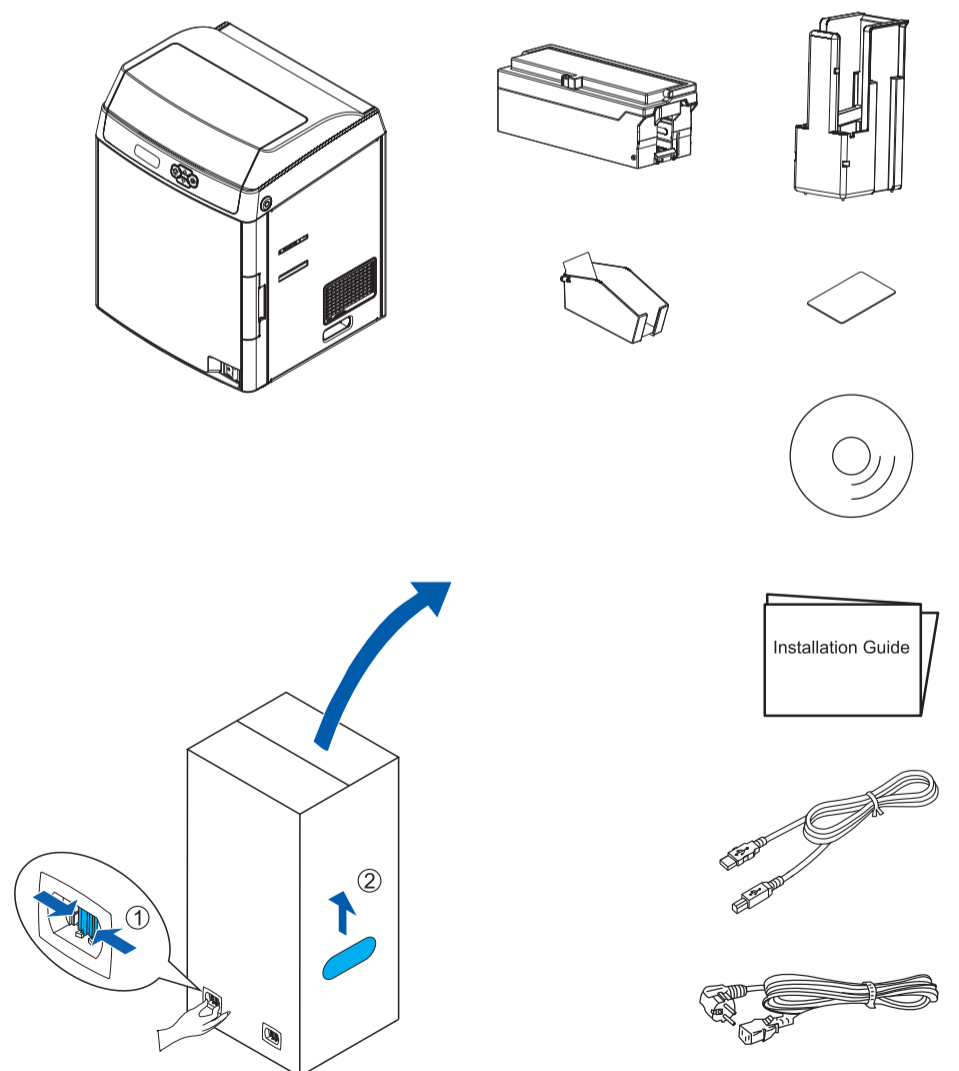

DASCOM REPRESENTATIVES:

DASCOM Europe GmbH, Heuweg 3, D-89079 Ulm, Germany
DASCOM GB Ltd, Hart House, Priestley Road, Basingstoke, Hampshire, RG24 9PU, England
DASCOM AP Pte Ltd, 2 Jurong East Street 21, #05-42, IMM Building, Singapore 609601
DASCOM Americas LLC, 34 Lakeview Court, Verona, VA 24482, USA

Copyright © 2018 Dascom

www.dascom.com

21.511.836.0070R