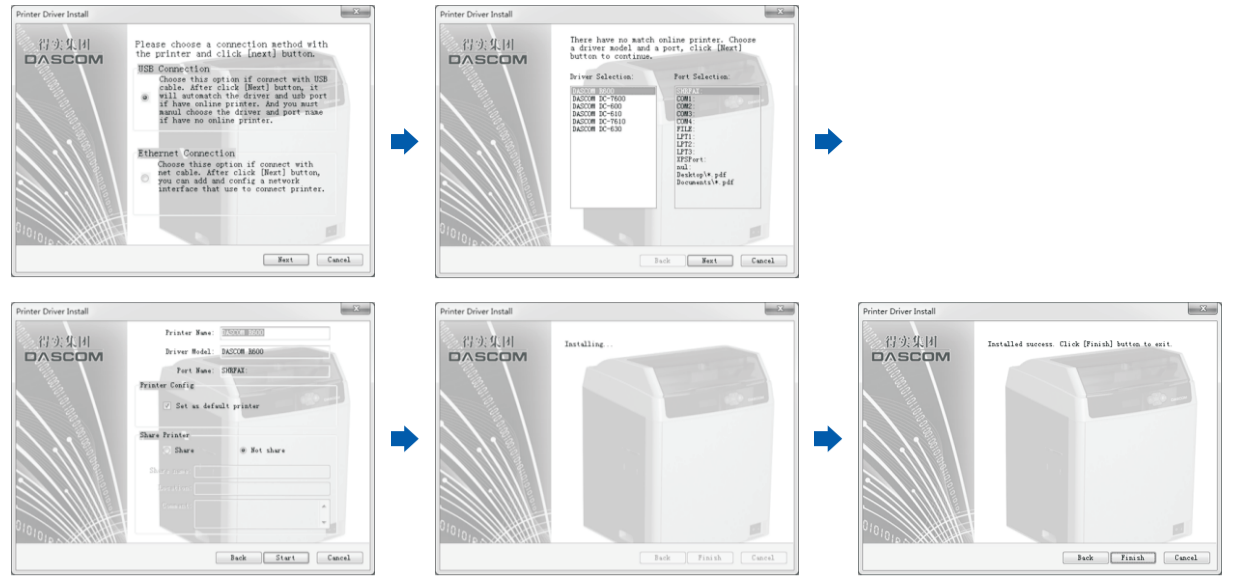

6 Driver

Windows

7 Cleaning Rolls

Questions

A.

CD-ROM

B.

<http://www.dascom.com>

DC-7600 Card Printer

Installation Guide

DASCOM

EN

Installation Guide

Read the following instructions thoroughly before starting up your printer. For detailed information and safety recommendations, refer to the User Guide on the CD-ROM.

GE

Installationshandbuch

Lesen Sie bitte diese Hinweise durch bevor sie den Drucker in Betrieb nehmen. Ausführliche Informationen und Sicherheitsempfehlungen finden Sie im User Guide auf der CD-ROM.

FR

Guide d'installation

Lire attentivement les instructions suivantes avant de mettre l'imprimante en service. Pour plus d'informations et des recommandations concernant la sécurité, reportez-vous à l'User Guide sur le CD-ROM Online.

IT

Guida di installazione

Prima di mettere in funzione la stampante, leggere attentamente le seguenti indicazioni. Per informazioni dettagliate e suggerimenti sulla sicurezza consultare il manuale User Guide sul CD-ROM online.

SP

Guía de instalación

Lea las siguientes instrucciones detalladamente antes de poner la impresora en funcionamiento. Para obtener información detallada y recomendaciones sobre seguridad consulte la Guía de Usuario en la documentación en el CD-ROM.

RU

Руководство по установке

Прочитайте, пожалуйста, инструкцию по технике безопасности перед включением в работу принтера. Подробная информация и инструкция по технике безопасности Вы найдете в руководстве пользователя на CD-ROM.

PT

Manual de instalação

Leia as instruções deste produto antes de usar a impressora. Para obter informações de segurança, consulte o Guia do Usuário e o CD-ROM da impressora.

TR

Kurulum kılavuzu